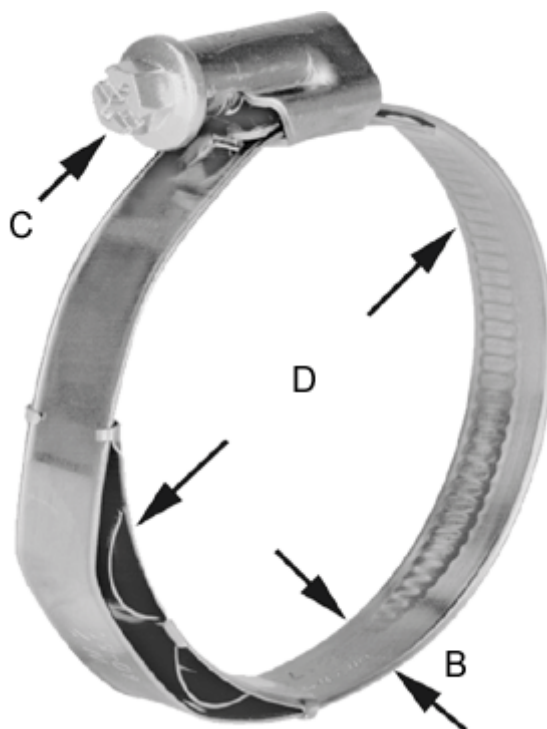

Article number: 021277708017

Description: Worm Drive Hose Clip with spring insert
TORRO WF 12-22/9 C7 W3

Measures

C (screw type) =	C7
Diameter D =	12-22
Width B =	9